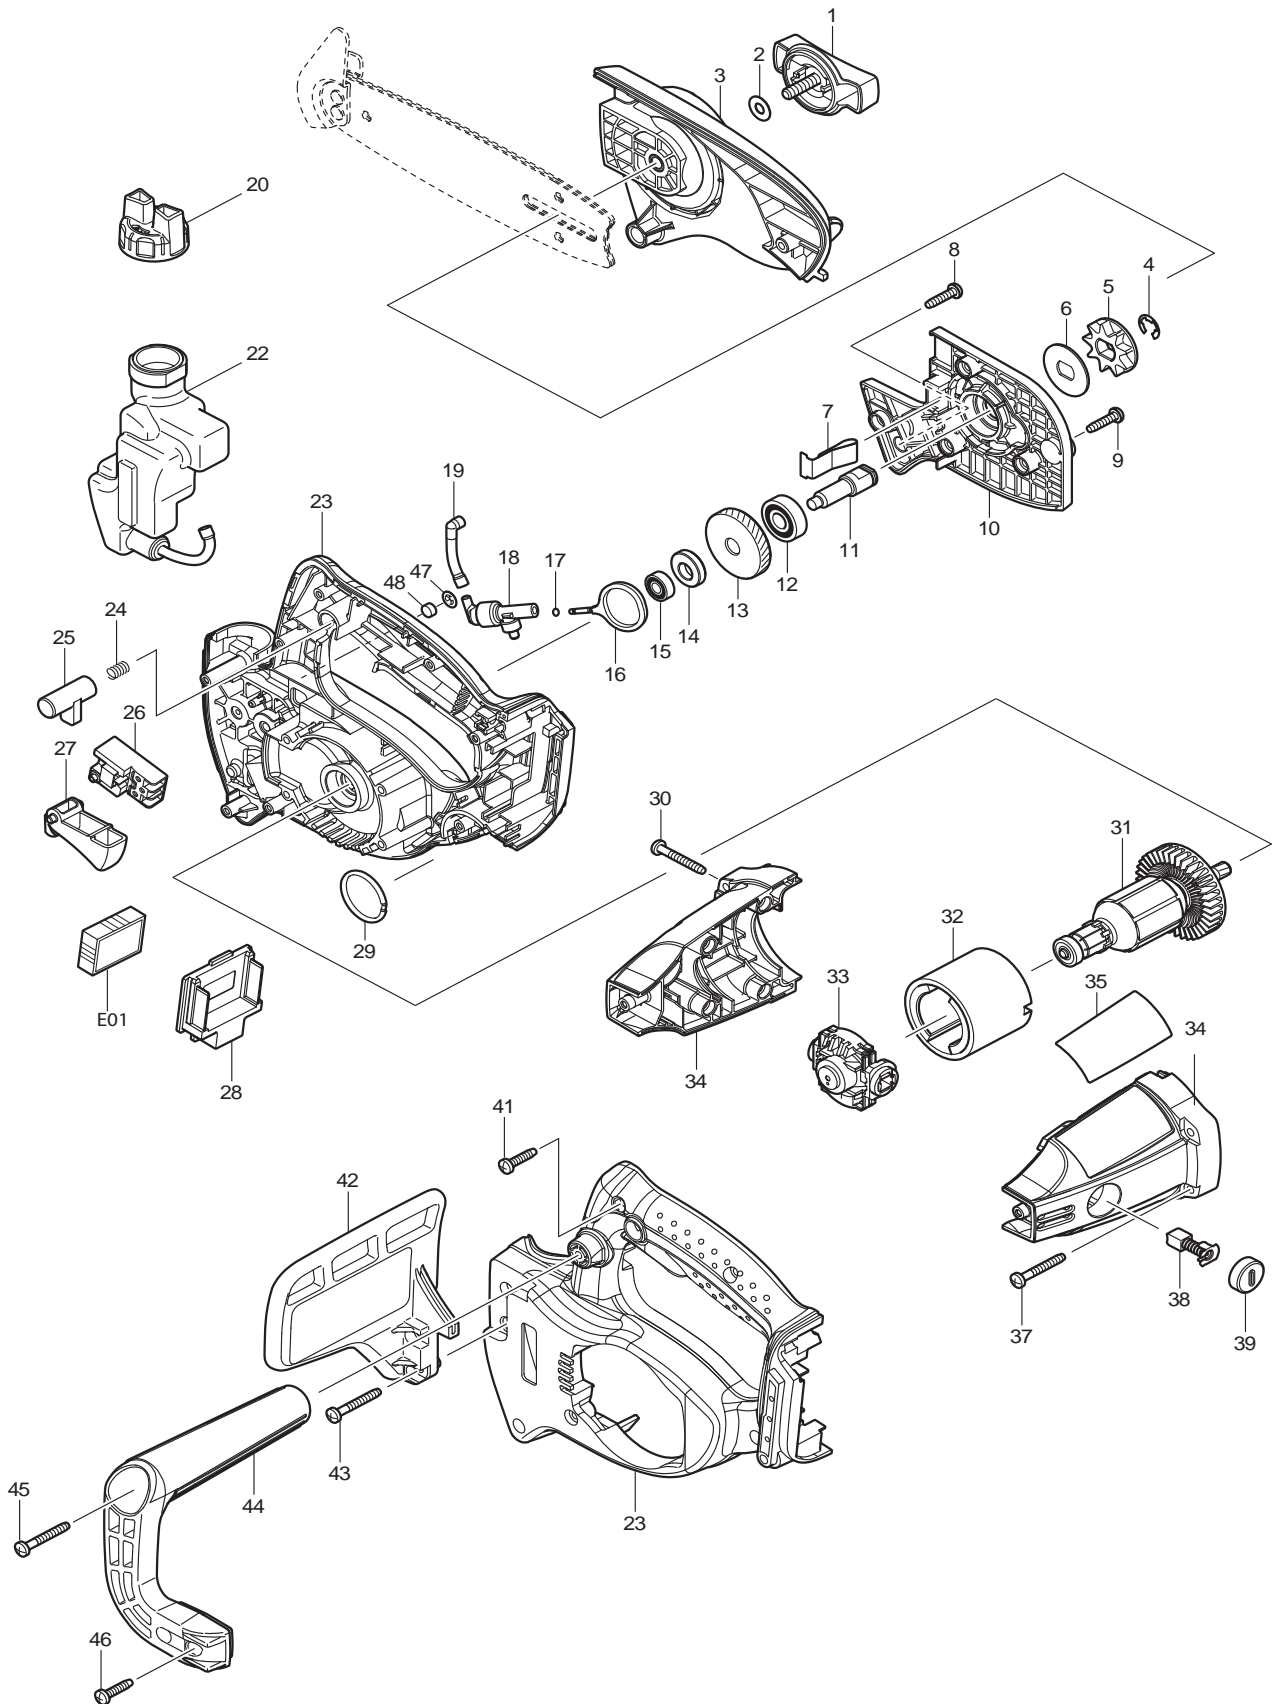

05 - 2014
DUC122Z / DUC122SF
18V 4-1/2" CHAINSAW

Item No	Type	Ref	Part No.	Description	Qty	Unit
1			158472-4	KNOB 60 COMPLETE	1	PC.
		INC.	816905-2	INDICATION LABEL	1	PC.
2			267004-7	FLAT WASHER 6	1	PC.
3			158471-6	SPROCKET COVER COMPLETE	1	PC.
4			961014-3	STOP RING E-8	1	PC.
5			221527-9	SPROCKET 9	1	PC.
6			267732-4	LOCK WASHER 12	1	PC.
7			232238-1	LEAF SPRING	1	PC.
8			265995-6	TAPPING SCREW 4X18	1	PC.
9			265995-6	TAPPING SCREW 4X18	3	PC.
10			450213-7	BEARING HOUSING	1	PC.
11			323806-2	SPINDLE	1	PC.
12			211051-0	BALL BEARING 609LLB	1	PC.
13			226673-3	HELICAL GEAR 50	1	PC.
14			450436-7	CAM	1	PC.
15			210033-9	BALL BEARING 696ZZ	1	PC.
16			450435-9	CRANK	1	PC.
17			213993-4	O-RING 1.5	1	PC.
18			158571-2	OIL PUMP COMPLETE	1	PC.
19			421615-4	CONNECTOR	1	PC.
20			158810-0	TANK CAP COMPLETE	1	PC.
22			158634-4	OIL TANK COMPLETE	1	PC.
23			187237-7	HANDLE SET	1	SET
24			231470-4	COMPRESSION SPRING 6	1	PC.
25			416178-3	LOCK-OFF BUTTON	1	PC.
26			651956-6	SWITCH TG72BD	1	PC.
27			450212-9	SWITCH LEVER	1	PC.
28			644808-8	TERMINAL	1	PC.
29			257363-7	RING 30	1	PC.
30			265995-6	TAPPING SCREW 4X18	4	PC.
31			619225-1	ARMATURE	1	PC.
32			638138-7	YOKE UNIT	1	PC.
33			638608-6	ENDBELL COMPLETE	1	PC.
34			188468-1	MOTOR HOUSING SET	1	SET
35			815W45-1	NAME PLATE F/DUC122	1	PC.
37			266050-7	TAPPING SCREW 4X30	4	PC.
38			195018-5	CARBON BRUSH CB-430	1	SET
39			643954-4	BRUSH HOLDER CAP	2	PC.
41			265995-6	TAPPING SCREW 4X18	6	PC.
42			142755-2	FRONT HAND GUARD COMPLETE	1	PC.
		INC.	804K05-6	CAUTION LABEL	1	PC.
43			266050-7	TAPPING SCREW 4X30	2	PC.
44			450217-9	FRONT HANDLE	1	PC.
45			266050-7	TAPPING SCREW 4X30	1	PC.
46			265995-6	TAPPING SCREW 4X18	2	PC.
47			259041-5	PUSH NUT 8	1	PC.
48			443125-1	FILTER	1	PC.
C01			876404-6	CARTON F/DUC122Z	1	PC.
E01			620265-4	CONTROLLER	1	PC.